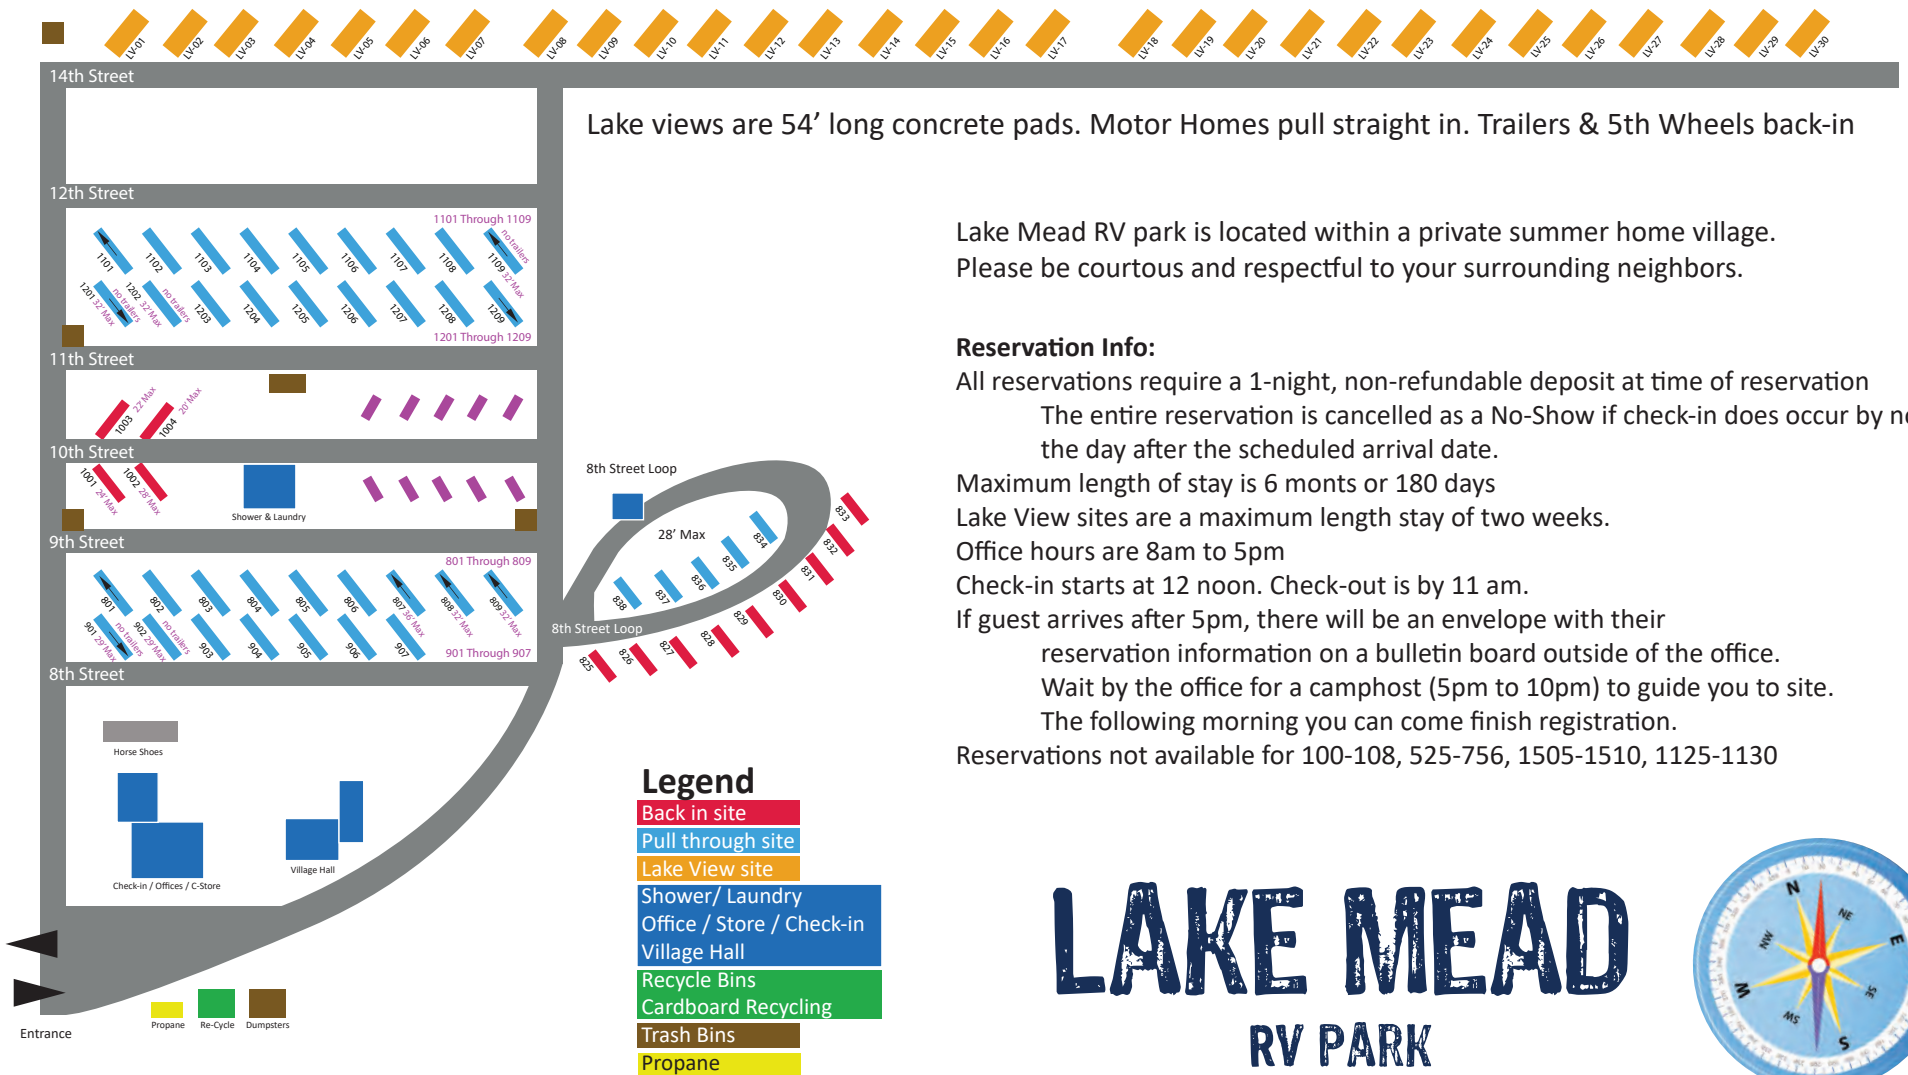

LV 1 ————— LV 1 Through LV 30 ————— LV 30

**LAKE MEAD**  
RV PARK