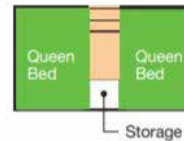

Water / Sewage / Fuel Capacities:

- 265 Gallon fuel tank
- 300 Gallon Potable Water tank
- 400 Gallon waste tank

UPPER DECK

MAIN DECK

LOWER BERTHING DECK

*Deck furniture varies by boat/marina.

HOUSEBOAT SEASON AT LAKE MOHAVE