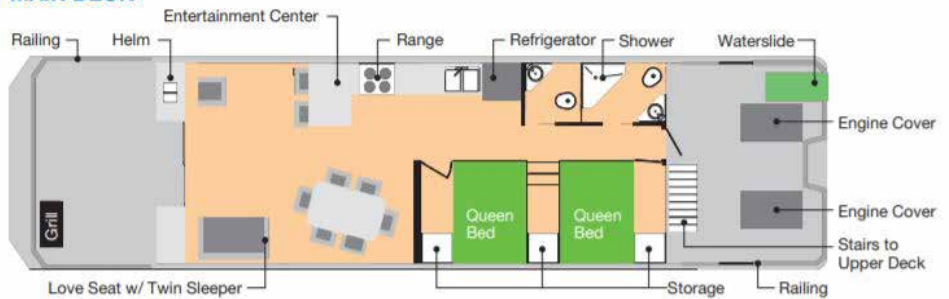

MAIN DECK

LOWER BERTHING DECK

*Deck furniture varies by boat/marina.

HOUSEBOAT SEASON AT LAKE MOHAVE

Season	Nightly	2 Nights	3 Nights	4 Nights	5 Nights	6 Nights
Off Season (1/1/24 - 5/19/24 or 8/31/24-12/31/24)	$1,033	$1,791	$2,687	$3,582	$4,478	$5,373
Peak Season (5/20/24 - 9/1/24)	$1,194	$2,388	$3,582	$4,776	$5,970	$7,164