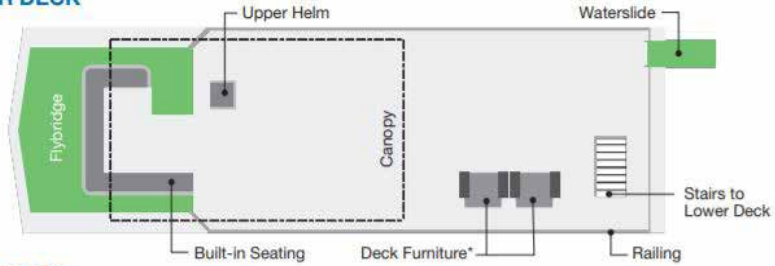

56' Getaway Houseboat

- Sledge Hammer, 8 Stakes & 4 Mooring Ropes
- Personal Flotation Devices (12) & Two (2) Class 4 Ring Buoys
- Carbon Monoxide Detector, Smoke Alarms & Fire Extinguishers (3)
- Area Map, Operations Manual & Instructional DVD
- First Aid Kit & Marine Radio (VHF)
- Safety Railings, Ships Bell and SOS Flag

Water / Sewage / Fuel Capacities:

- 265 Gallon fuel tank
- 300 Gallon Potable Water tank
- 400 Gallon waste tank

UPPER DECK